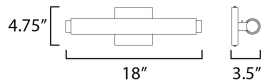

PRODUCT DESCRIPTION

Hitting a high note with an affordable solution for LED bath vanities, the Soprano series features an Satin White glass tube supported on a streamlined aluminum extrusion finished in Polished Chrome. On its backside, a dip-switch allows you to select between 5 color temperatures to allow simple changes from a relaxingly warm 2700k to more neutral white lighting temperatures and up to a daylight white of 5000k. Convenient and clean, this LED bath bar is an easy choice to update a bathroom.

MEASUREMENTS

DIMENSION : 18" L x 4.75" W 3.5" Ext
 BACK PLATE : 4.75" W x 4.75" H x 2.5" HCO
 HANGING WEIGHT : 0.9 lb

LAMPING

INPUT VOLTAGE : 120V
 LUMENS : 1,200 Rated (990 Del.)
 BULB : 1 x 16W LED PCB Integrated , 16W Total
 BULB INCLUDED : (Integrated)
 DIMMABLE : Y
 CRI : 90 CRI
 COLOR_TEMP : 27-30-35-40-50K
 LIGHTING_DIRECTION : Omni